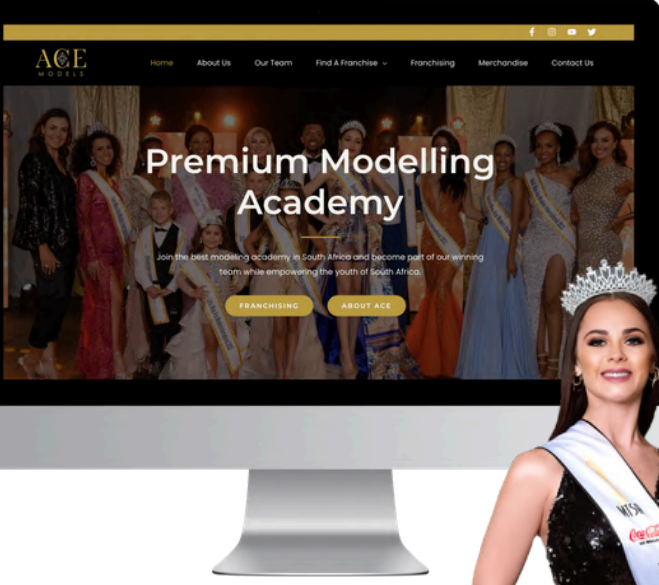

Let's Market *Your* Business.

Here's how we've served some of
our customers.
How can we serve you?

**SalesCollab
Marketing**

Websites

Because first impressions happen online.

Mrs South Africa
www.mrssouthafrica.co.za

ACE Models
www.acemodels.co.za

Graphic Design

From idea to full corporate identity.

bleulab.

COMPANY PROFILE
Excellence in complementary medicine manufacturing

Content Creation

Lights. Camera. Clients.

The Daily Coffee Café