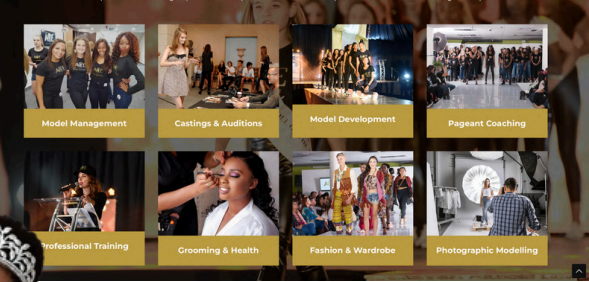

Let's Market *Your* Business.

Here's how we've served some of
our customers.
How can we serve you?

**SalesCollab
Marketing**

Websites

Because first impressions happen online.

Mrs South Africa
www.mrssouthafrica.co.za

ACE Models
www.acemodels.co.za

Graphic Design

From idea to full corporate identity.

bleulab.

COMPANY PROFILE
Excellence in complementary medicine manufacturing

Content Creation

Lights. Camera. Clients.

The Daily Coffee Café