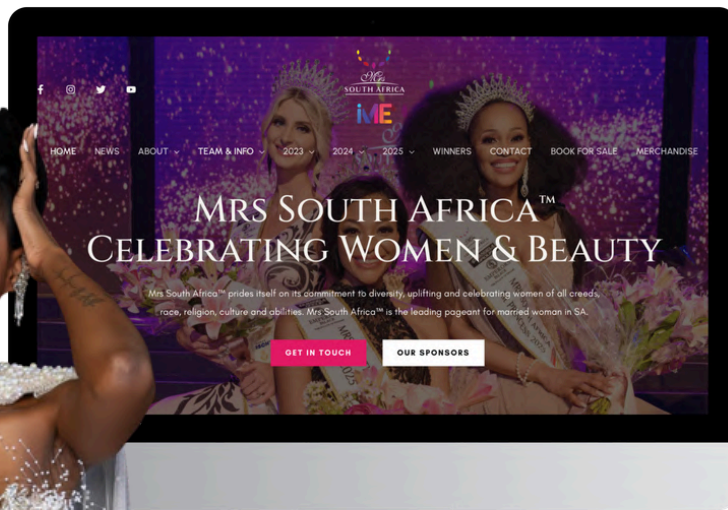

Websites

Because first impressions happen online.

Mrs South Africa
www.mrssouthafrica.co.za